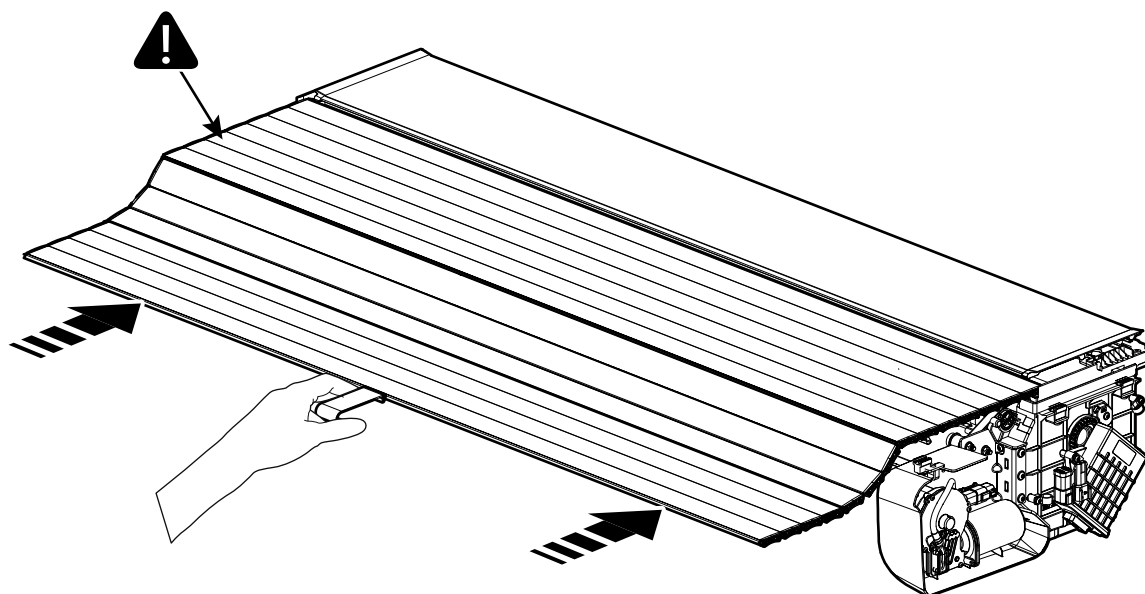

3

4

x2

x2

Customer Service +45 4810 2950 (08:00 - 16:00 CET)  
Support info@mountaintop.dk  
Website www.mountaintop.dk  
Address Pedersholmparken 10, 3600 Frederikssund, Denmark

**INSTALLATION TIME**

30 minute(s)