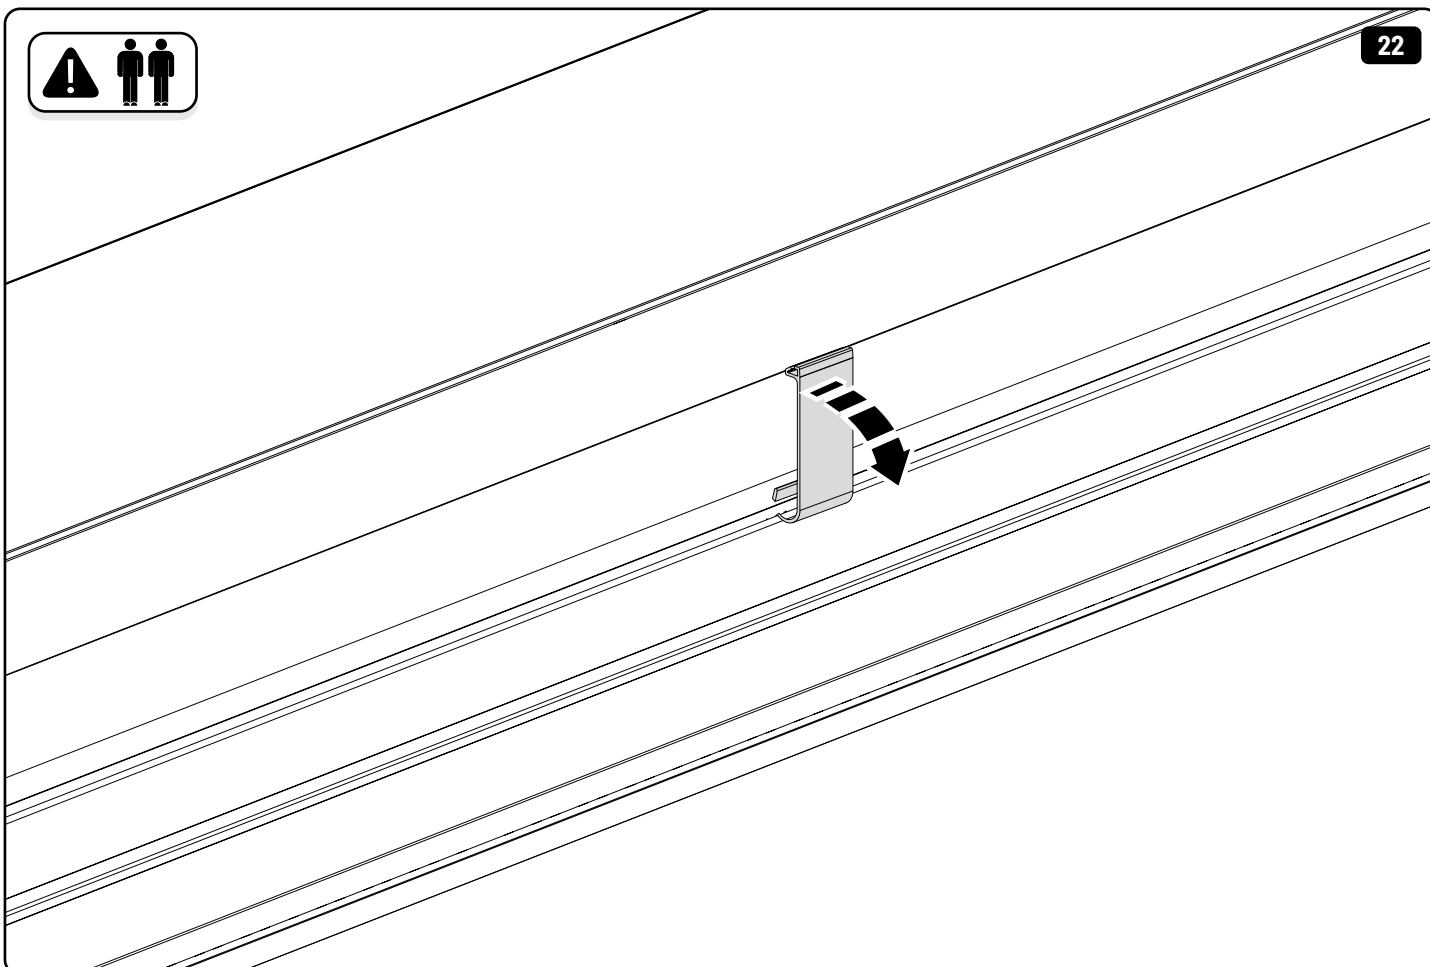

3

4

x2

x2

Customer Service +45 4810 2950 (08:00 - 16:00 CET)  
Support info@mountaintop.dk  
Website www.mountaintop.dk  
Address Pedersholmparken 10, 3600 Frederikssund, Denmark

**INSTALLATION TIME**

30 minute(s)