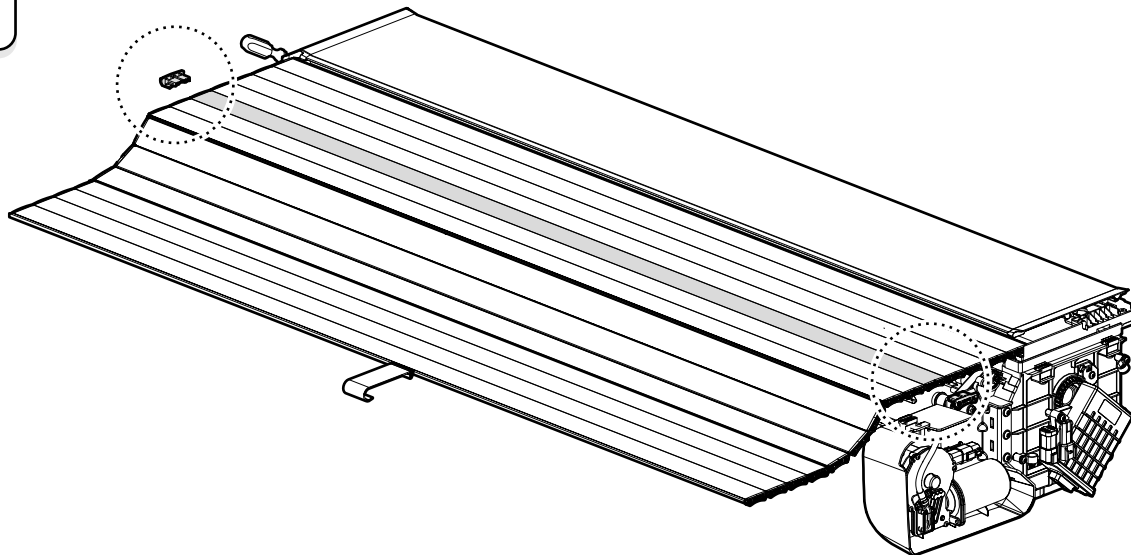

3

4

x2

x2

Customer Service +45 4810 2950 (08:00 - 16:00 CET)  
Support info@mountaintop.dk  
Website www.mountaintop.dk  
Address Pedersholmparken 10, 3600 Frederikssund, Denmark

**INSTALLATION TIME**

30 minute(s)