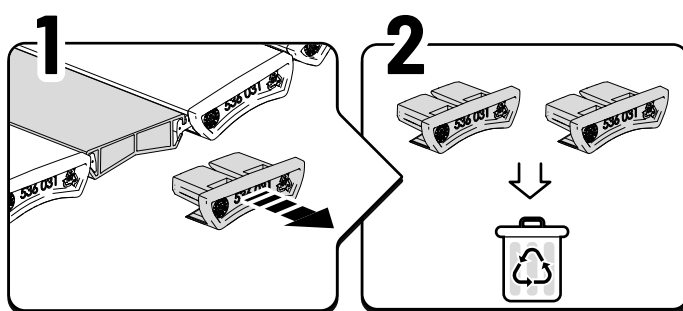

3

4

x2

x2

Customer Service +45 4810 2950 (08:00 - 16:00 CET)  
Support info@mountaintop.dk  
Website www.mountaintop.dk  
Address Pedersholmparken 10, 3600 Frederikssund, Denmark

**INSTALLATION TIME**

30 minute(s)