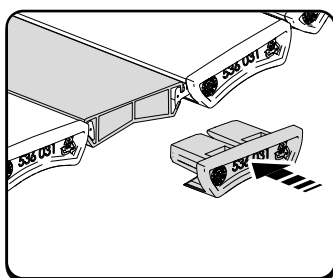

3

4

x2

x2

Customer Service +45 4810 2950 (08:00 - 16:00 CET)  
Support info@mountaintop.dk  
Website www.mountaintop.dk  
Address Pedersholmparken 10, 3600 Frederikssund, Denmark

**INSTALLATION TIME**

30 minute(s)