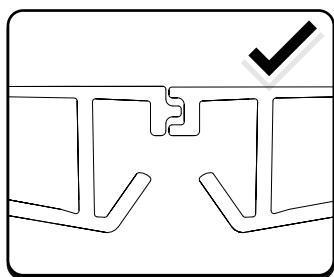

3

4

x2

x2

Customer Service +45 4810 2950 (08:00 - 16:00 CET)  
Support info@mountaintop.dk  
Website www.mountaintop.dk  
Address Pedersholmparken 10, 3600 Frederikssund, Denmark

**INSTALLATION TIME**

30 minute(s)