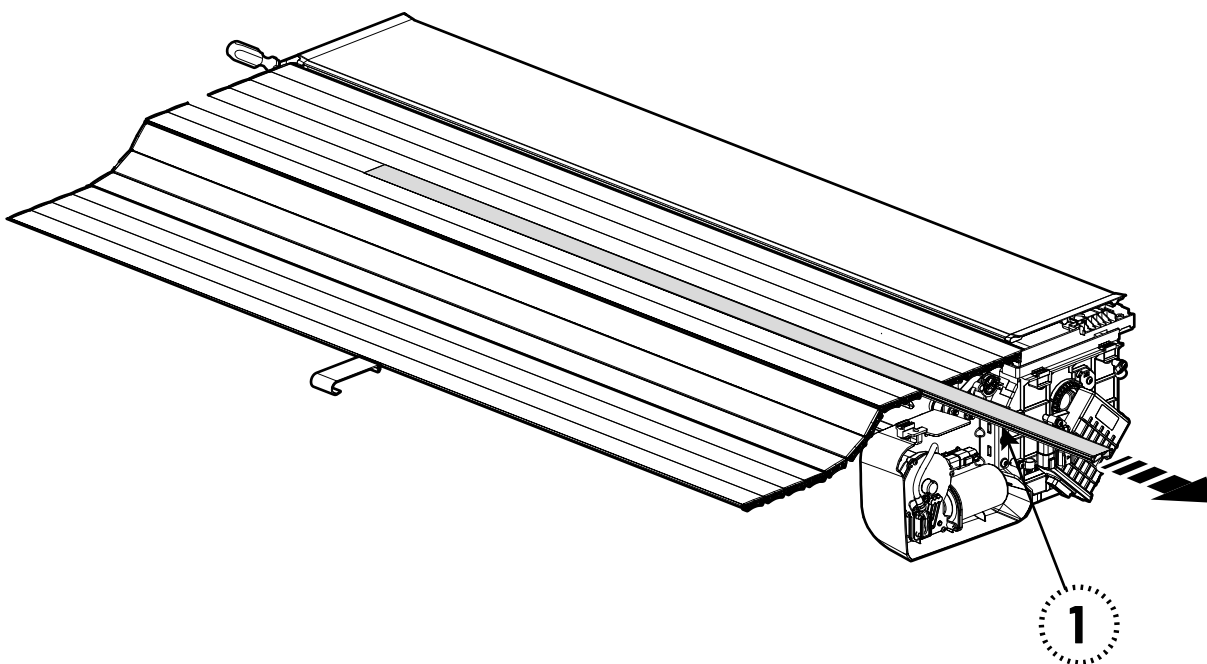

3

4

x2

x2

Customer Service +45 4810 2950 (08:00 - 16:00 CET)  
Support info@mountaintop.dk  
Website www.mountaintop.dk  
Address Pedersholmparken 10, 3600 Frederikssund, Denmark

**INSTALLATION TIME**

30 minute(s)