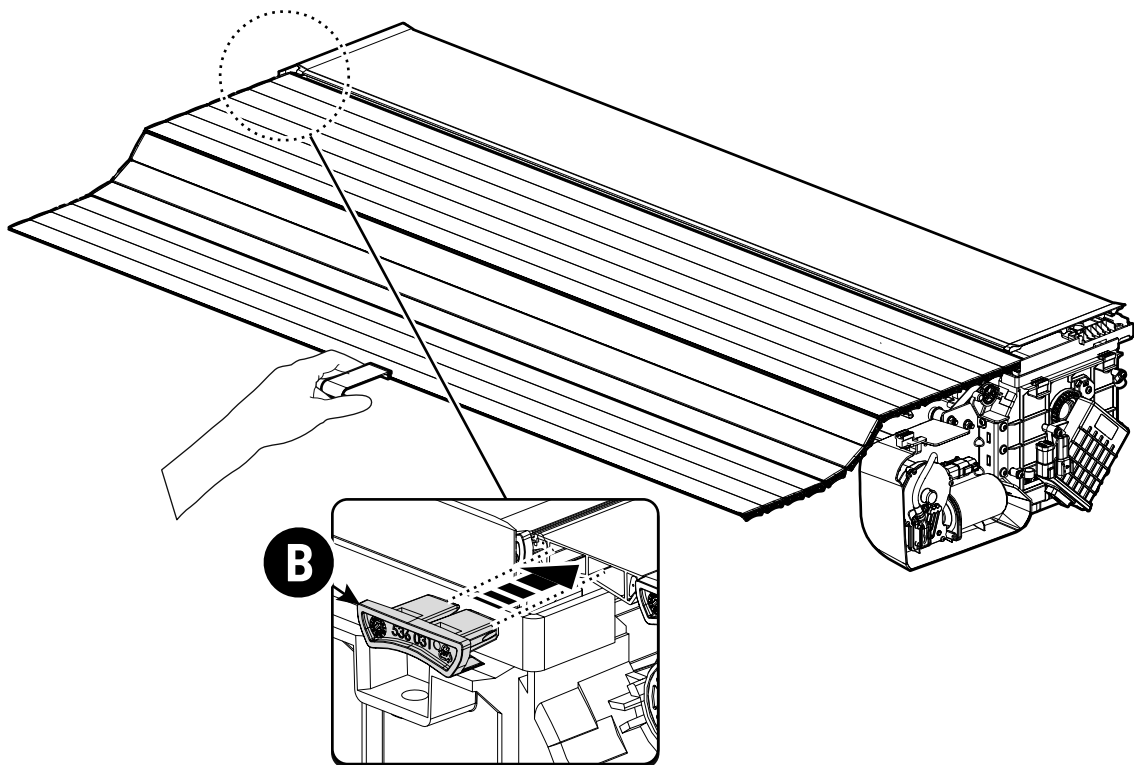

3

4

x2

x2

Customer Service +45 4810 2950 (08:00 - 16:00 CET)  
Support info@mountaintop.dk  
Website www.mountaintop.dk  
Address Pedersholmparken 10, 3600 Frederikssund, Denmark

**INSTALLATION TIME**

30 minute(s)